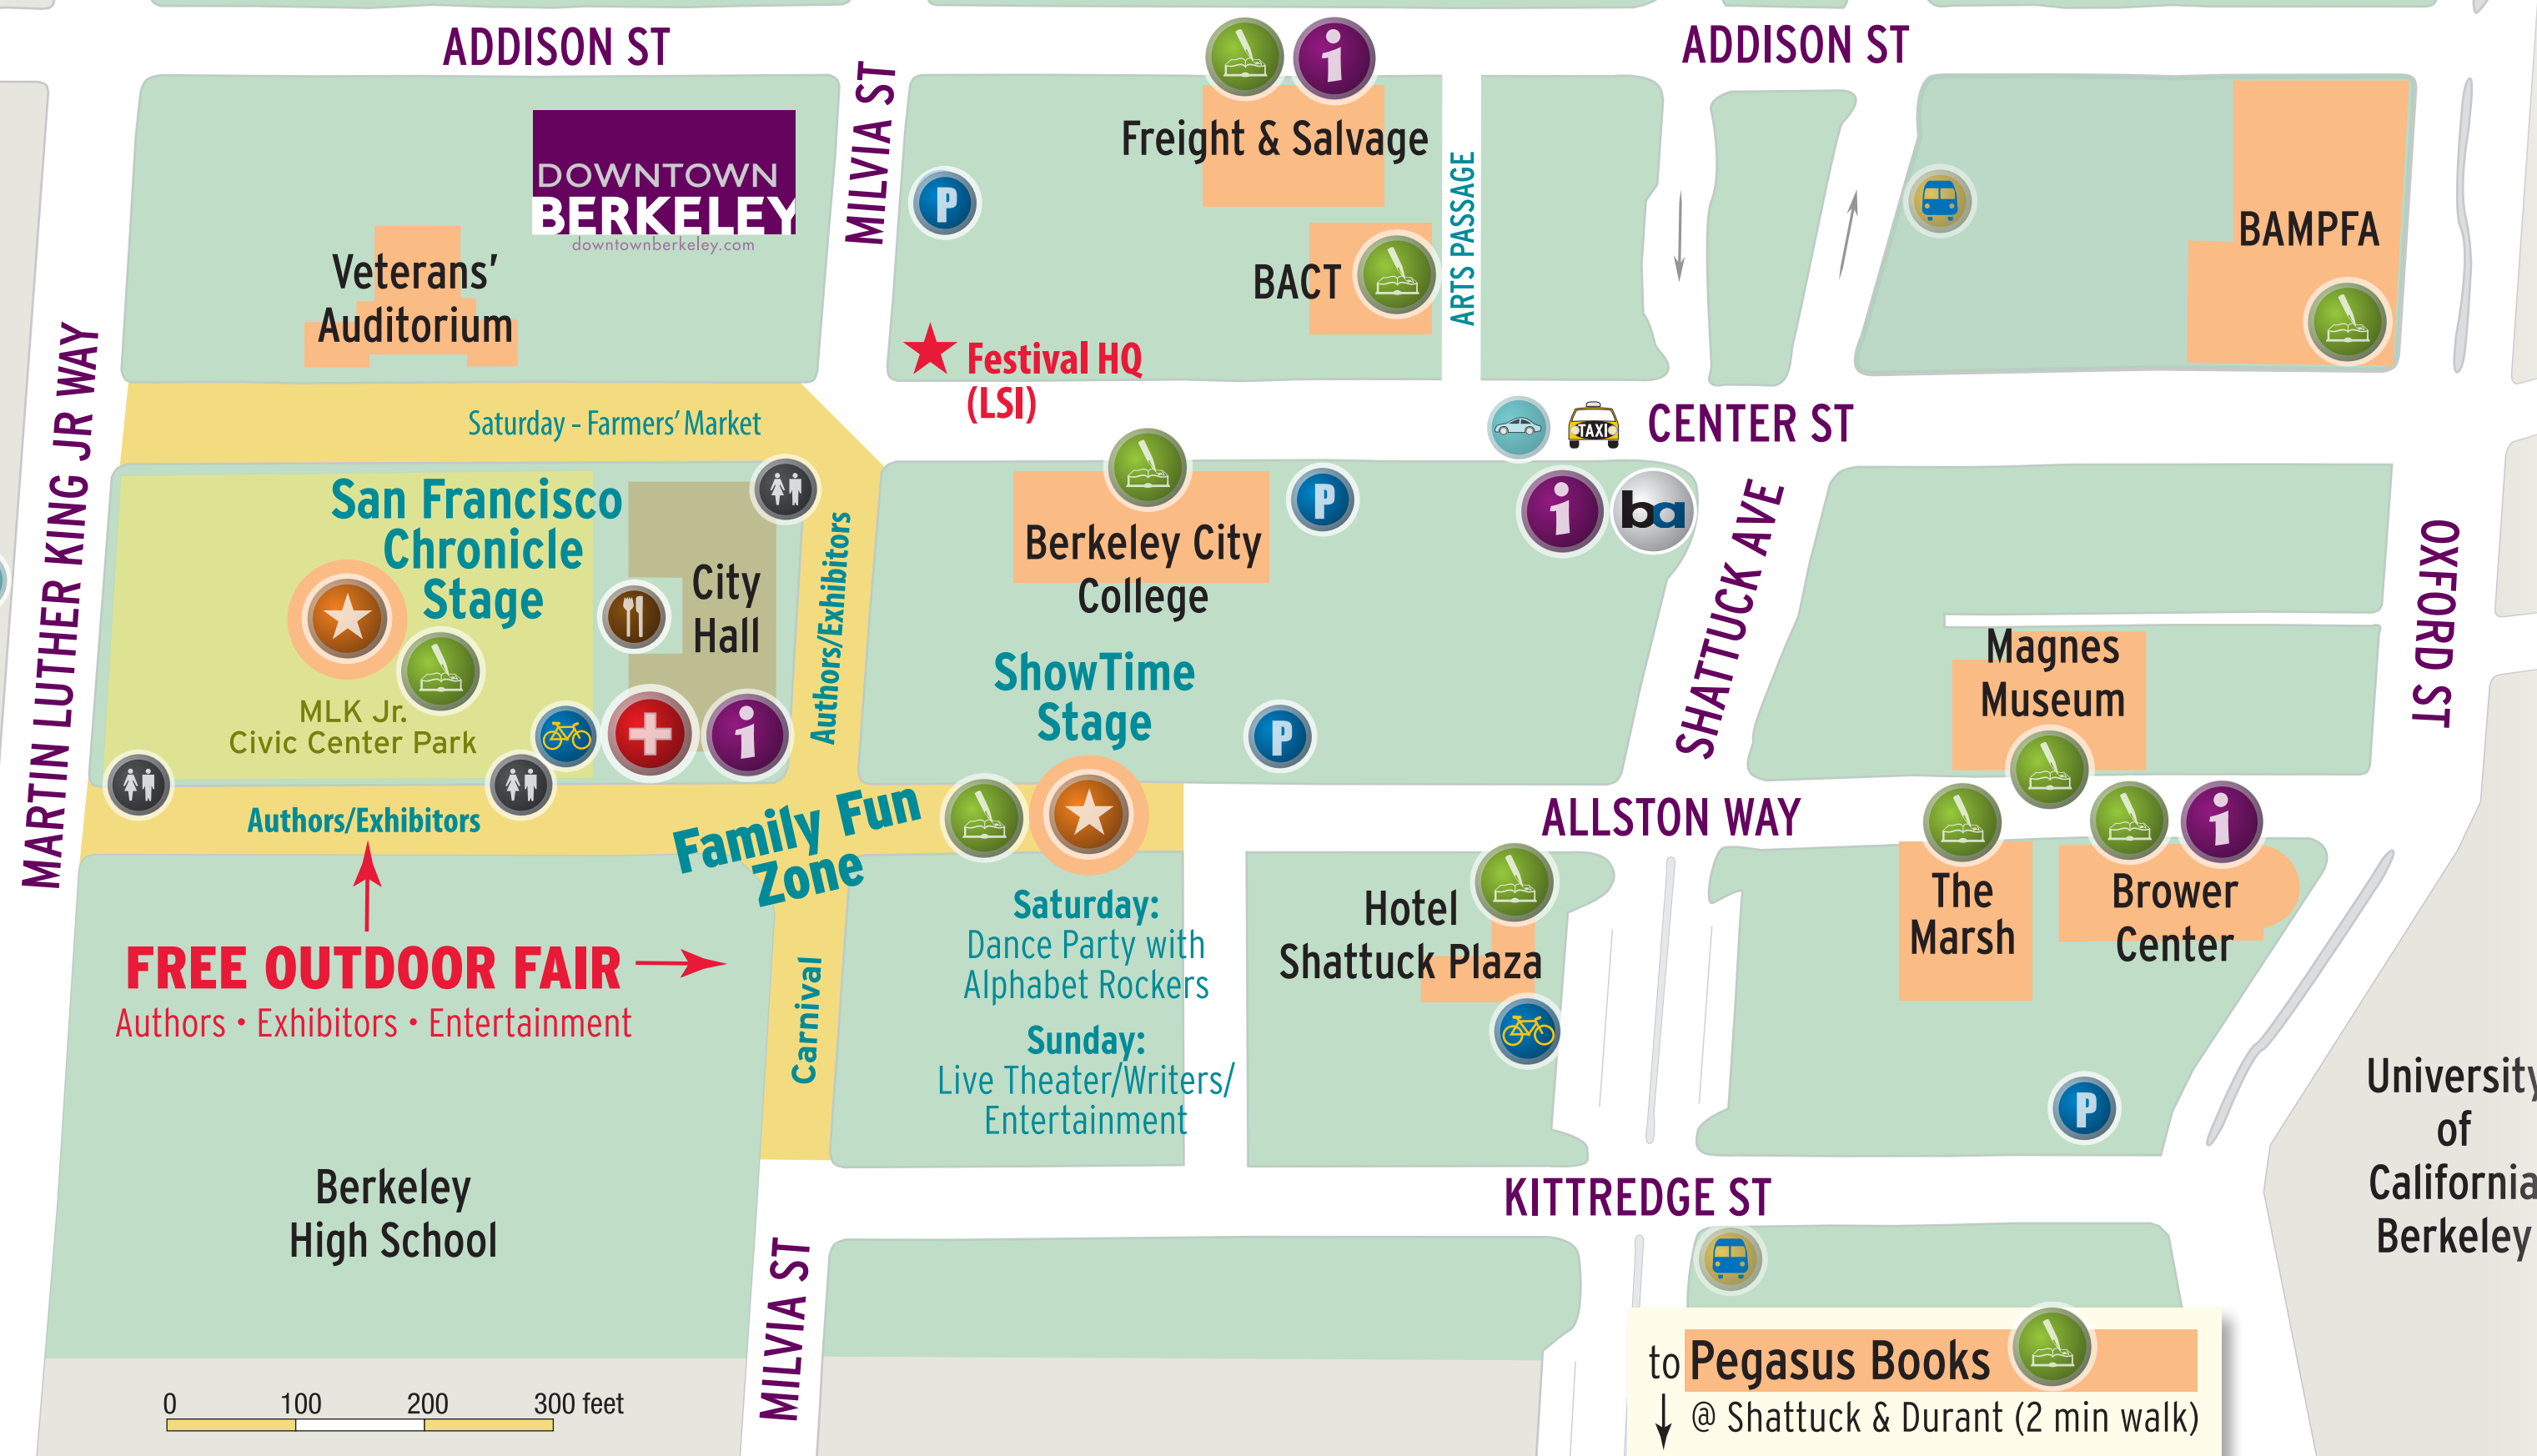

Festival Map - Downtown Berkeley

BAY AREA BOOK FESTIVAL
 in partnership with the
San Francisco Chronicle
www.baybookfest.org

- OUTDOOR STAGES**
- INFORMATION BOOTH**
TICKET SALES
FESTIVAL MERCHANDISE
- FIRST AID/ LOST AND FOUND**
- SIGNING AREA**
- AUTHOR PRESENTATIONS**
- STREET CLOSED to TRAFFIC**
- FOOD AREA**
- UC SHUTTLE STOP**
- TOILETS**
- PARKING**
- RIDE SHARE ZONE**
- BIKE PARKING**
- TAXI STAND**
- DOWNTOWN BERKELEY BART STATION**

0 100 200 300 feet

to **Pegasus Books**
 ↓ @ Shattuck & Durant (2 min walk)

We make maps that tell a story
 Eureka Cartography, Berkeley, CA
www.maps-eureka.com

Courtesy of the Downtown Berkeley Association
 © 2018 Eureka Cartography, Berkeley, CA